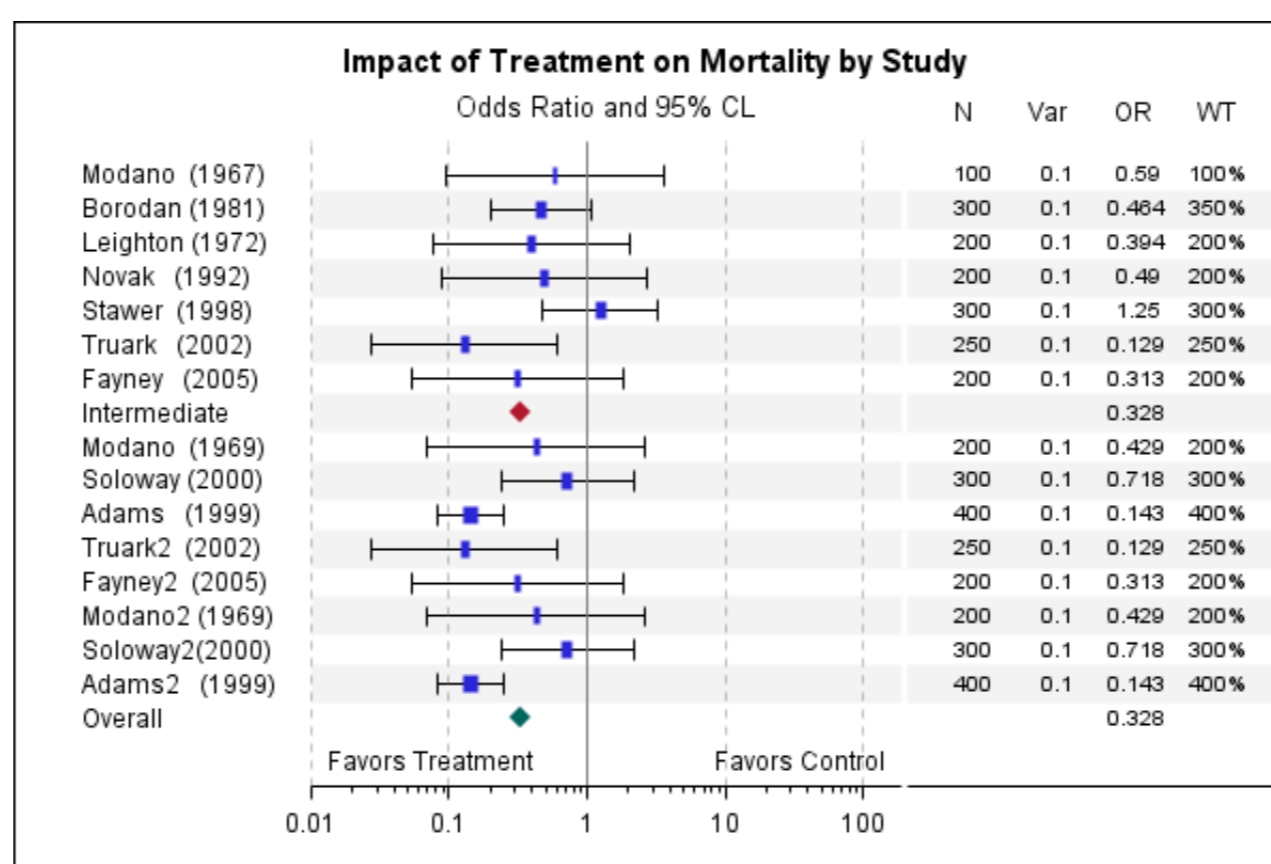

DOWNLOAD

DOWNLOAD

[Forest Plot Excel Template](#)

[Forest Plot Excel Template](#)

DOWNLOAD

DOWNLOAD

Fixing Problems in Excel 2003, 2002 and 2000 Loren Abdulezer ... 301–302 disabling recalc upon saving spreadsheet, 304–305 giving the user the option to ... 274 dynamically updated chart, 147–149 error bar plot, 162 forest fire simulation, ...

How to make forest plots using Microsoft Excel 2007.Thank you Jon Peltier for sharing your method Microsoft Excel - Forest Plots (Odds Ratios and Confidence Intervals) - Creating publication-quality forest Forest plots are great for showing lots of information in one chart (multiple effect sizes, odds ratios, confidence ...

forest plot excel template

forest plot excel template

f8738bf902